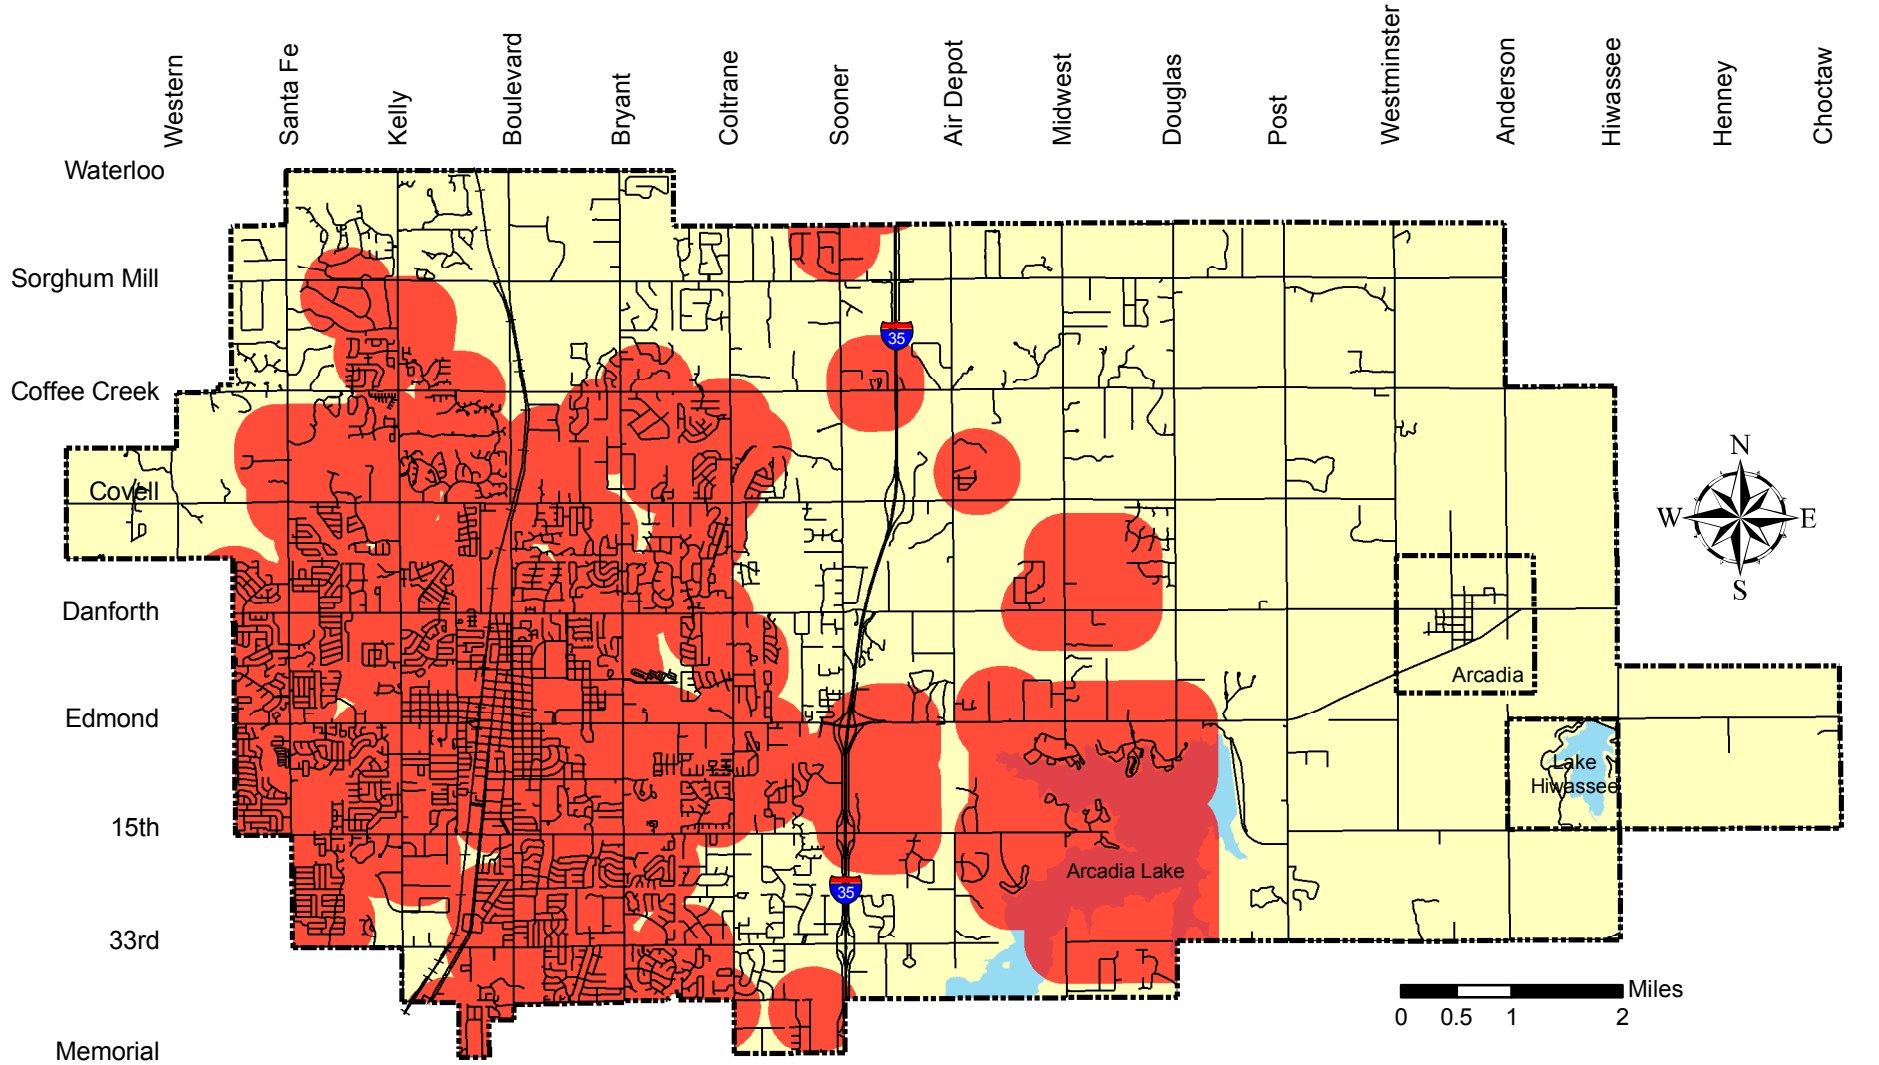

Sex Offender Buffer Zones for Daycare Centers, Learning Centers, Parks, Playgrounds, and Schools

The buffer zones include the entire parcel of the daycare center, learning center, park, playground, and school, and 2000 feet beyond the parcel line. Some buffer zones include addresses/parcels in Oklahoma City. The City of Edmond disclaims any warranty or merchantability or warranty for fitness of use for a particular purpose, expressed, or implied, with respect to this data. Furthermore, the City of Edmond disclaims any responsibility for the accuracy or completeness of this data.

-  City Limits
-  2000ft Sex Offender Buffer
-  Railroad
-  Lakes
-  City Streets
-  City of Edmond